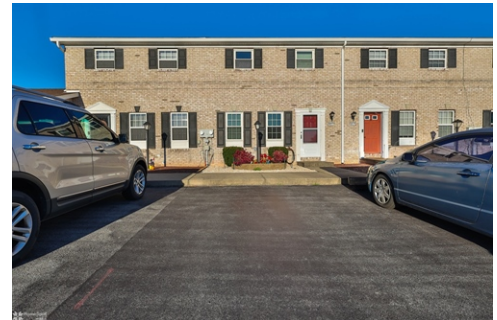

\$ 275,000

4921 Shawnee Court, Schnecksville, PA 18078

- » Beds: 3 | Baths: 2 Full
- » MLS #: 748038
- » Single Family | 1,486 ft²
- » More Info: 4921Shawnee.IsForSale.com

Jennifer Schimmel
 (610) 360-0036 (Direct)
 (610) 867-8888 (Office)
marketing@homespotmedia.com

Keller Williams Real Estate
 2901 Emrick Boulevard Suite 100
 Bethlehem, PA 18020
 (610) 867-8888

Remarks

Spacious town home within north Whitehall and parkland school district! Well maintained home with updates throughout! New HVAC System with humidifier includes a transferrable, extended warranty! Large family room with LVP flooring, new windows, neutral color tones and plenty of natural light! Convenient first floor powder room! Eat in kitchen with oak cabinetry, ample work space, new dishwasher, range, pantry, pot storage and island! Stainless steel appliances remain! New glass door with built in blinds leads you to the second floor deck that overlooks the private fenced in yard & shed! Second floor boast a large master bedroom with walk in closet! Full bath with walk in shower and oversized vanity! Two more bedrooms complete this floor! Finished walk out basement provides additional living space with an electric fireplace, built in tv and surround sound will remain! New sliding door with built in blinds! Laundry area with additional storage space and washer/dryer to remain! Move right in and enjoy this fabulous home! Low taxes and no HOA!